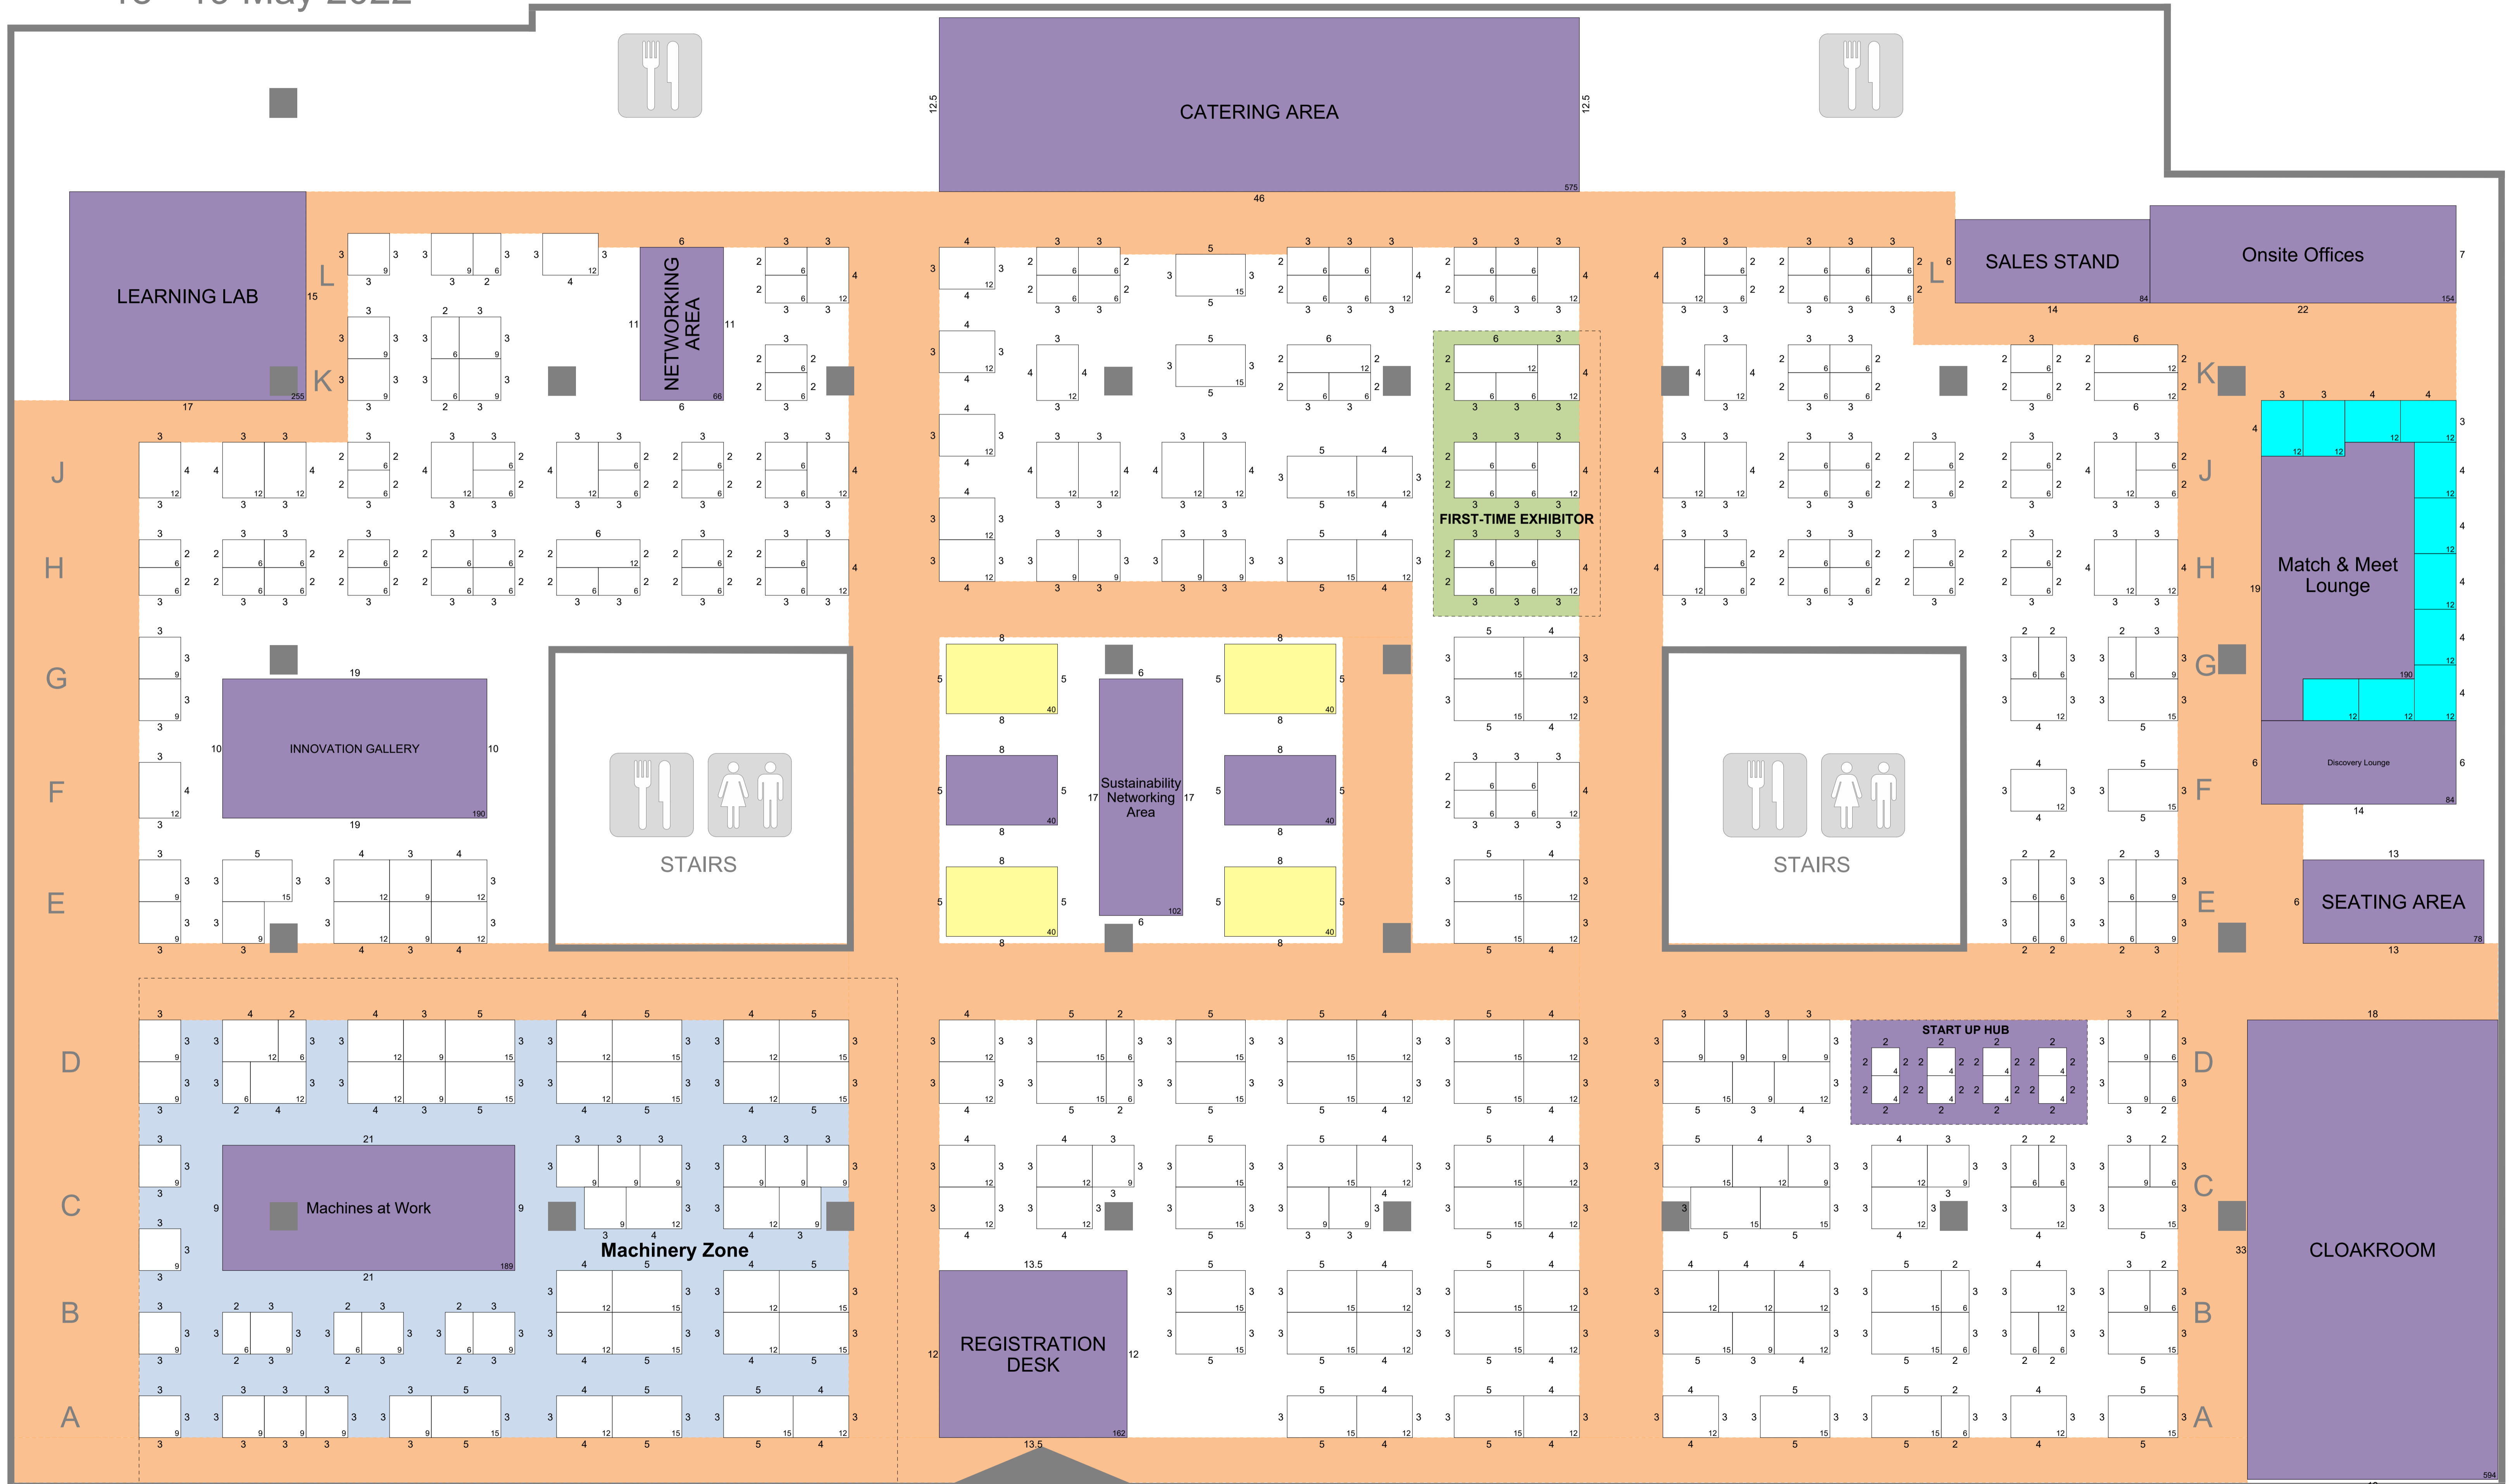

18 - 19 May 2022

Maximum building height is 2.50 meters for all stands. This is a rule applied by the organizer

- Signed
- Feature
- On Hold
- Machinery zone

VISITORS
ENTRANCE