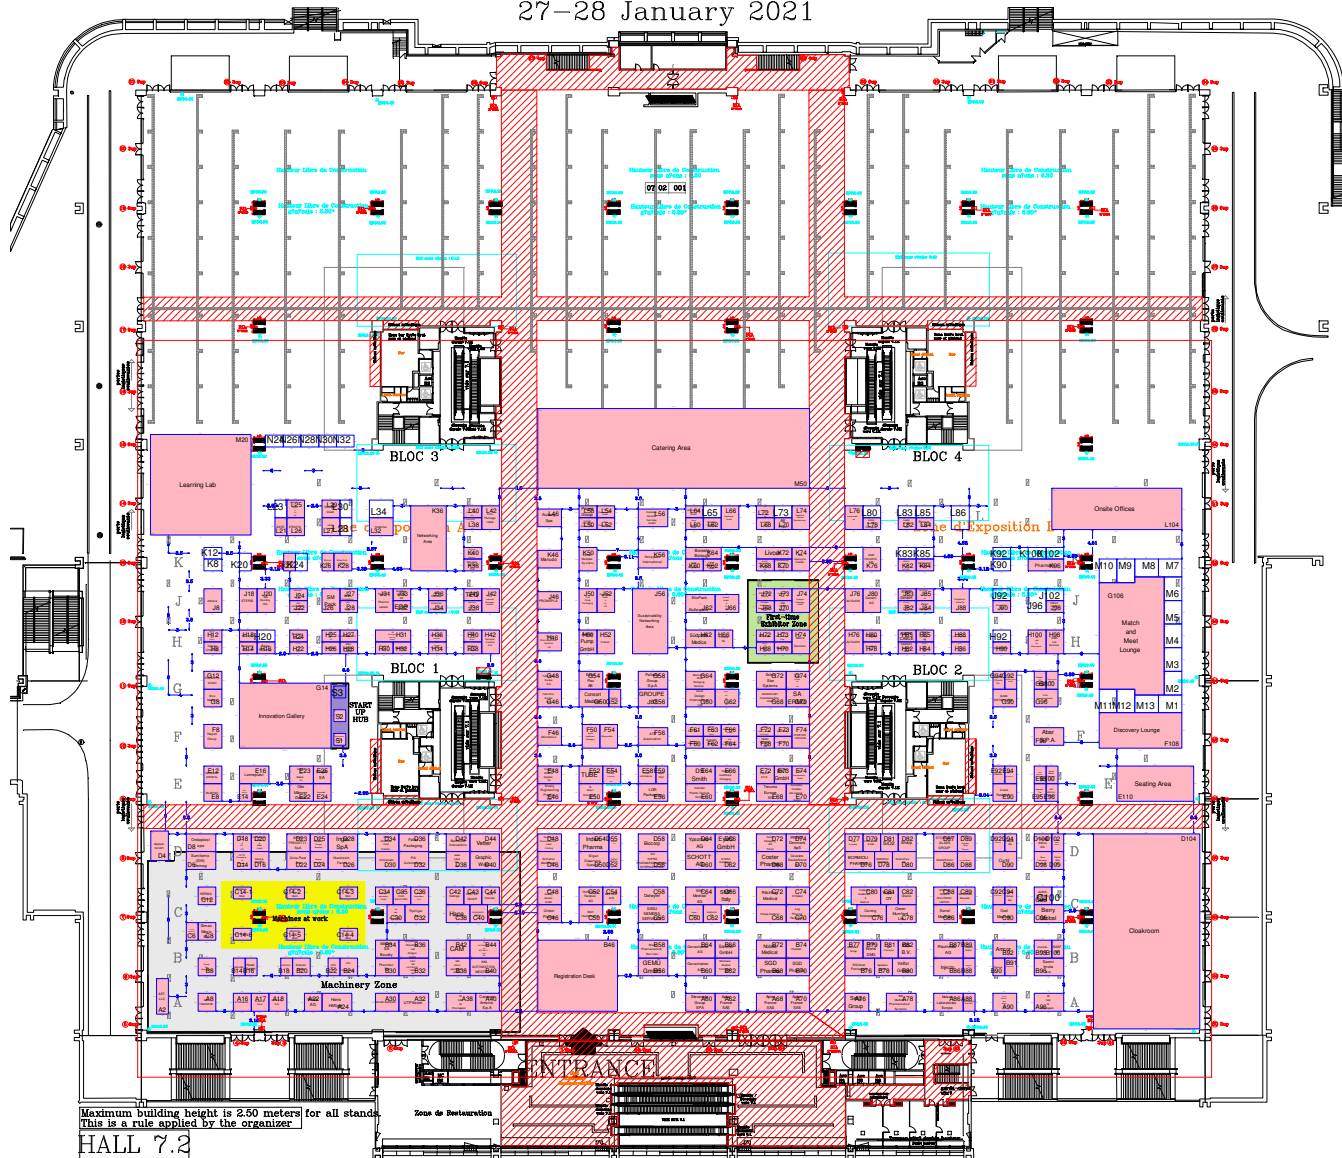

27-28 January 2021

HALL 7.2